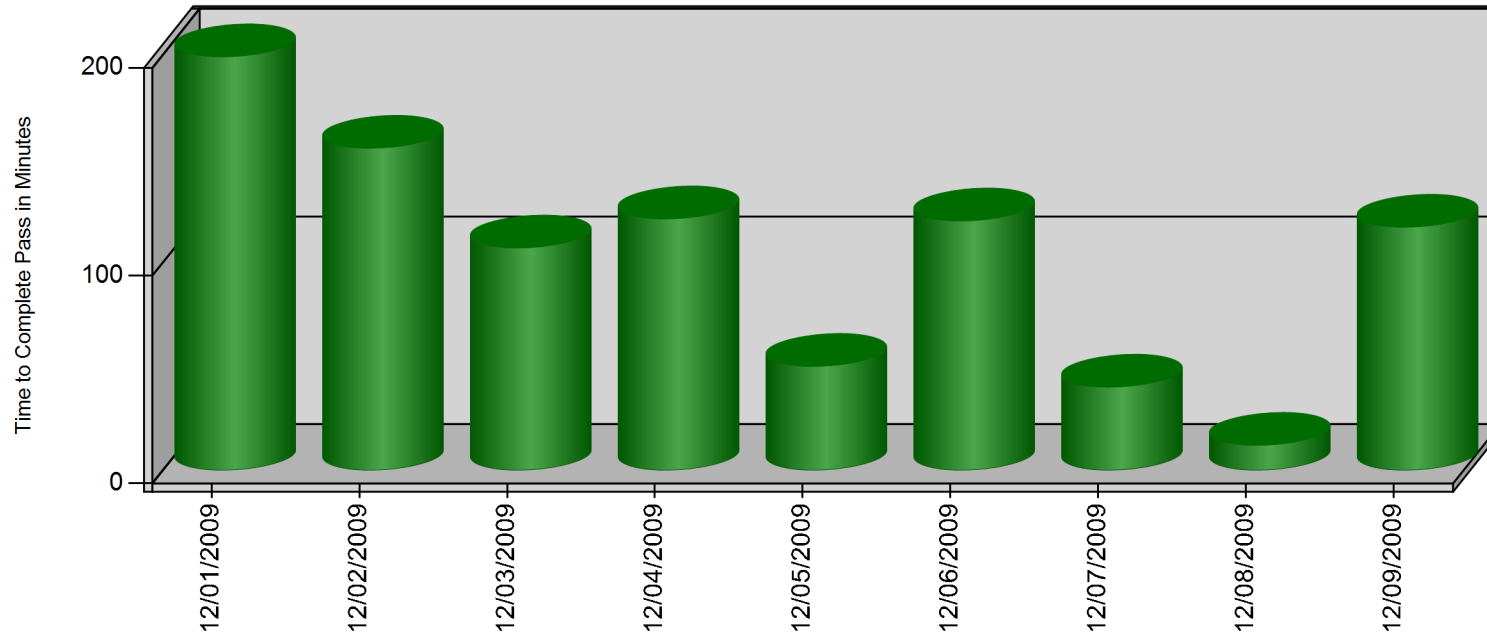

# Pass Time Analysis

## Trend Analysis for 8:00am pass

Pass Date	Starting Time	Ending Time	Elapsed Minutes
12/01/2009	14:45:00	18:04:00	199
12/02/2009	17:05:00	19:40:00	155
12/03/2009	11:02:00	12:49:00	107
12/04/2009	12:56:00	14:57:00	121
12/05/2009	12:57:00	13:47:00	50
12/06/2009	13:31:00	15:31:00	120
12/07/2009	13:24:00	14:04:00	40
12/08/2009	13:03:00	13:15:00	12
12/09/2009	12:56:00	14:53:00	117